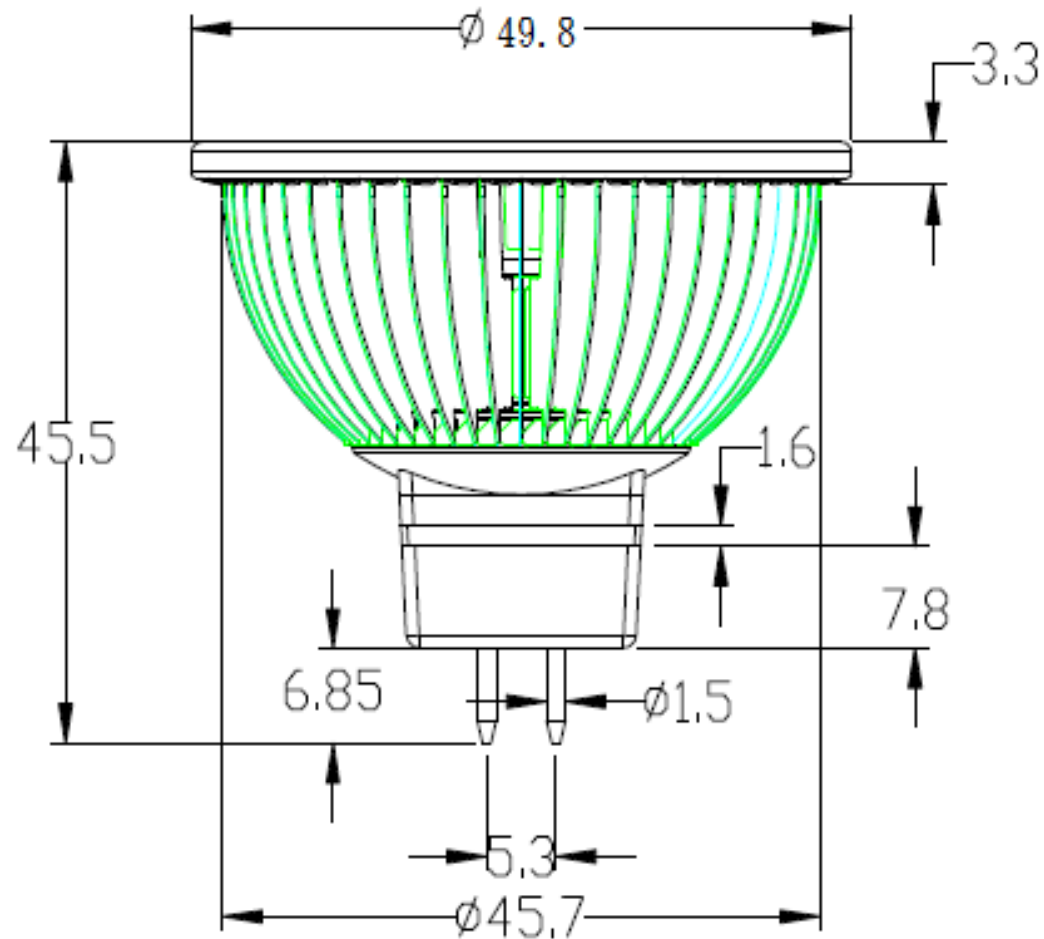

Design - GX5.3 / GU5.3

Maße in Millimeter: