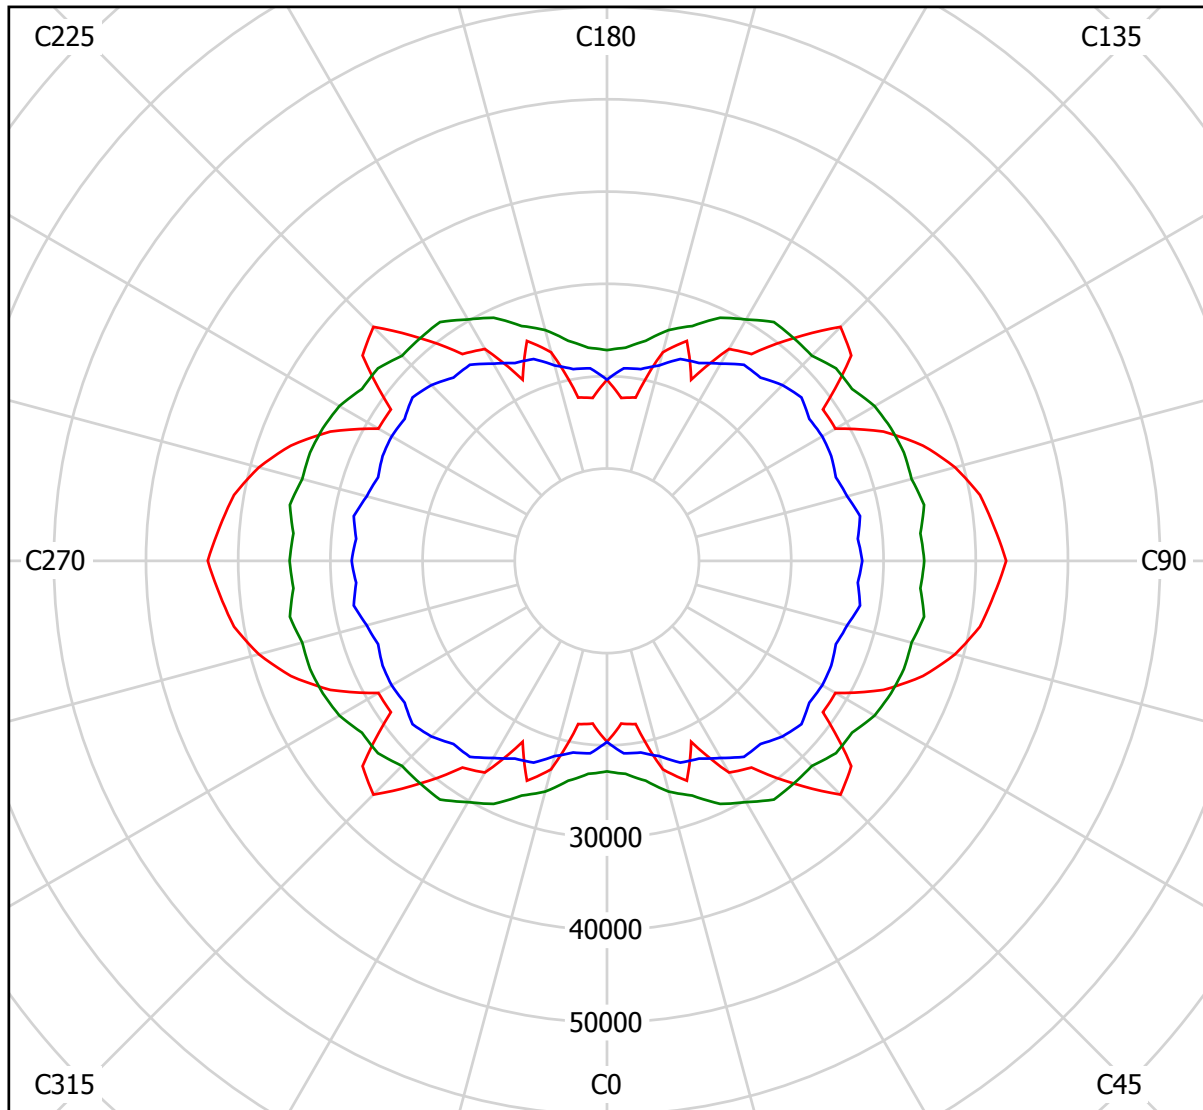

Fuchs LED Lighting e.K.

Lilienthalweg 3
72108 Rottenburg

Bearbeiter(in) Fuchs LED Lighting e.K.

Telefon 07472-278 2630

Fax 07472-278 2770

e-Mail info@led-flutlicht.de

ZHIHAI ZHGL GL-400A-CREE-L60 / Leuchtdiagramm

Leuchte: ZHIHAI ZHGL GL-400A-CREE-L60

Lampen: 1 x LED

cd/m²

— g = 55.0° — g = 65.0° — g = 75.0°